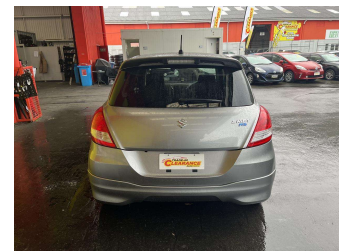

2016 Suzuki Swift

Purchase Price **\$11,995**
Includes GST, Registration & Licensing

Finance may be available on this vehicle. Ask one of our friendly staff for more information.

Gain peace of mind with Mechanical Breakdown Insurance. **Ask us how.**

Body Style
Hatchback

Odometer
95,137 km

Engine
1242 cc, Internal Combustion

Fuel Type
Petrol

Transmission
Automatic

Wheels
-

VIN
7AT0GK0CX24372438

Interior
-

Safety
-

Reg No.
-

Ext Colour
Grey

History
-

Seats
5 seats

CO2 Emissions
-

Energy Economy
-

Stock ID: 27166