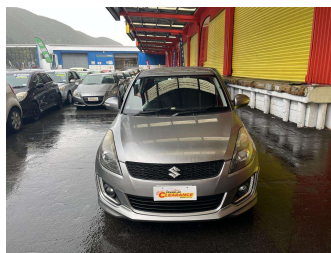

2016 Suzuki Swift

Purchase Price **\$11,995**
Includes GST, Registration & Licensing

Finance may be available on this vehicle. Ask one of our friendly staff for more information.

Gain peace of mind with Mechanical Breakdown Insurance. **Ask us how.**

Body Style
Hatchback

Odometer
95,137 km

Engine
1242 cc, Internal Combustion

Fuel Type
Petrol

Transmission
Automatic

Wheels
-

VIN
7AT0GK0CX24372438

Interior
-

Safety
-

Reg No.
-

Ext Colour
Grey

History
-

Seats
5 seats

CO2 Emissions
-

Energy Economy
-

Stock ID: 27166