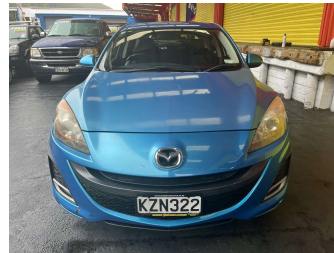

2010 Mazda Axela

Purchase Price

\$9,995

Includes GST, Registration & Licensing

Finance may be available on this vehicle. Ask one of our friendly staff for more information.

Gain peace of mind with Mechanical Breakdown Insurance. **Ask us how.**

Top features

None Listed

Body Style

5 door, Hatchback

Odometer

107,796 km

Engine

1490 cc, Internal Combustion

Fuel Type

Petrol

Transmission

Automatic, Front Wheel

Wheels

-

VIN

7AT0C13JX17119685