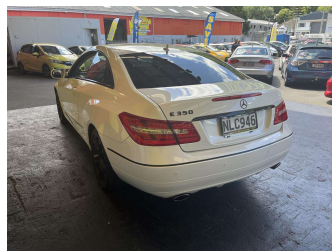

# 2010 Mercedes-Benz E350 Coupe

**Purchase Price** **\$10,995**  
Includes GST, Registration & Licensing

Finance may be available on this vehicle. Ask one of our friendly staff for more information.

Gain peace of mind with Mechanical Breakdown Insurance. **Ask us how.**

Body Style  
**2 door, Coupe**

Odometer  
**161,680 km**

Engine  
**3490 cc, Internal Combustion**

Fuel Type  
**Petrol**

Transmission  
**Automatic, Rear Wheel**

Wheels  
-

VIN  
**WDD2073562F027935**

Interior  
**Black, Leather**