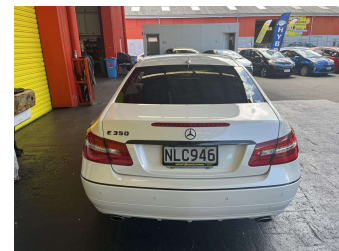

# 2010 Mercedes-Benz E350 Coupe

**Purchase Price** **\$10,995**  
Includes GST, Registration & Licensing

Finance may be available on this vehicle. Ask one of our friendly staff for more information.

Gain peace of mind with Mechanical Breakdown Insurance. **Ask us how.**

Body Style  
**2 door, Coupe**

Odometer  
**161,680 km**

Engine  
**3490 cc, Internal Combustion**

Fuel Type  
**Petrol**

Transmission  
**Automatic, Rear Wheel**

Wheels  
-

VIN  
**WDD2073562F027935**

Interior  
**Black, Leather**

Safety  
-

Reg No.  
**NLC946**

Ext Colour  
**White**

History  
**Ex-Overseas**

Seats  
**4 seats**

CO2 Emissions  
-

Energy Economy  
-

**Stock ID: 27830**