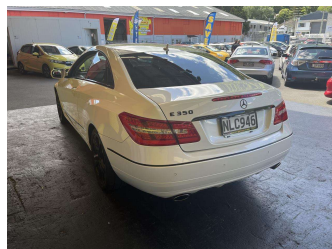

2010 Mercedes-Benz E350 Coupe

Purchase Price

\$10,995

Includes GST, Registration & Licensing

Finance may be available on this vehicle. Ask one of our friendly staff for more information.

Gain peace of mind with Mechanical Breakdown Insurance. **Ask us how.**

Body Style

2 door, Coupe

Odometer

161,680 km

Engine

3490 cc, Internal Combustion

Fuel Type

Petrol