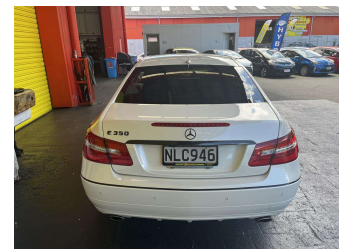

2010 Mercedes-Benz E350 Coupe

Purchase Price

\$10,995

Includes GST, Registration & Licensing

Finance may be available on this vehicle. Ask one of our friendly staff for more information.

Gain peace of mind with Mechanical Breakdown Insurance. **Ask us how.**

Body Style

2 door, Coupe

Odometer

161,680 km

Engine

3490 cc, Internal Combustion

Fuel Type

Petrol