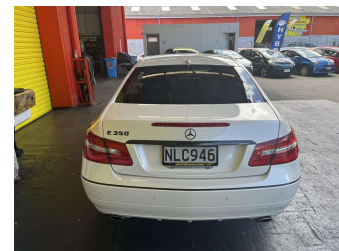

2010 Mercedes-Benz E350 Coupe

Purchase Price **\$10,995**
Includes GST, Registration & Licensing

Finance may be available on this vehicle. Ask one of our friendly staff for more information.

Gain peace of mind with Mechanical Breakdown Insurance. **Ask us how.**

Body Style
2 door, Coupe

Odometer
161,680 km

Engine
3490 cc, Internal Combustion

Fuel Type
Petrol

Transmission
Automatic, Rear Wheel

Wheels
-

VIN
WDD2073562F027935

Interior
Black, Leather

Safety
-

Reg No.
NLC946

Ext Colour
White

History
Ex-Overseas

Seats
4 seats

CO2 Emissions
-

Energy Economy
-

Stock ID: 27830