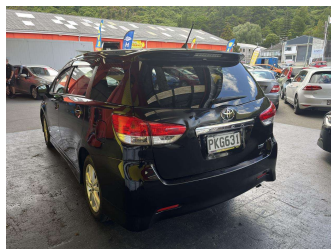

2009 Toyota Wish VALVEMATIC

Purchase Price **\$8,995**
Includes GST, Registration & Licensing

Finance may be available on this vehicle. Ask one of our friendly staff for more information.

Gain peace of mind with Mechanical Breakdown Insurance. **Ask us how.**

Body Style
5 door, People Movers

Odometer
99,379 km

Engine
1797 cc, Internal Combustion

Fuel Type
Petrol

Transmission
Automatic, Front Wheel

Wheels
-

VIN
7AT0H64BX22031601

Interior
Black, Cloth