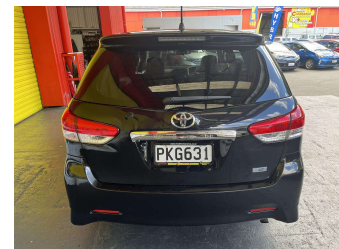

2009 Toyota Wish VALVEMATIC

Purchase Price **\$8,995**
Includes GST, Registration & Licensing

Finance may be available on this vehicle. Ask one of our friendly staff for more information.

Gain peace of mind with Mechanical Breakdown Insurance. **Ask us how.**

Body Style
5 door, People Movers

Odometer
99,379 km

Engine
1797 cc, Internal Combustion

Fuel Type
Petrol

Transmission
Automatic, Front Wheel

Wheels
-

VIN
7AT0H64BX22031601

Interior
Black, Cloth