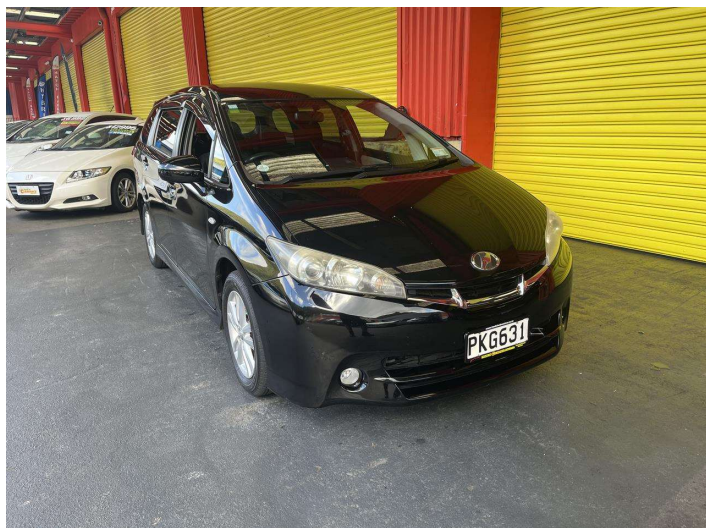

2009 Toyota Wish VALVEMATIC

Purchase Price **\$8,995**
Includes GST, Registration & Licensing

Finance may be available on this vehicle. Ask one of our friendly staff for more information.

Gain peace of mind with Mechanical Breakdown Insurance. **Ask us how.**

- Top features**
- » ABS Brakes
 - » Air Bag
 - » Air Conditioning
 - » Alloy Wheels
 - » Body Kit (Factory)
 - » Child seat anchor poin...
 - » Electric Windows
 - » Fog Lights
 - » Leather Trim
 - » Power Steering
 - » Radio
 - » Rear Wiper
 - » Roof Spoiler
 - » Tints

Body Style
5 door, People Movers

Odometer
99,379 km

Engine
1797 cc, Internal Combustion

Fuel Type
Petrol

Transmission
Automatic, Front Wheel

Wheels
-

VIN
7AT0H64BX22031601

Interior
Black, Cloth

Safety
-

Reg No.
PKG631

Ext Colour
Black

History
Ex-Overseas

Seats
7 seats

CO2 Emissions
-

Energy Economy
-

Stock ID: 28040