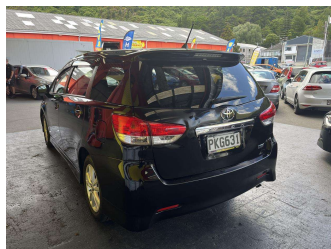

2009 Toyota Wish VALVEMATIC

Purchase Price **\$7,995**
Includes GST, Registration & Licensing

Finance may be available on this vehicle. Ask one of our friendly staff for more information.

Gain peace of mind with Mechanical Breakdown Insurance. **Ask us how.**

Body Style
5 door, People Movers

Odometer
99,379 km

Engine
1797 cc, Internal Combustion

Fuel Type
Petrol

Transmission
Automatic, Front Wheel

Wheels
-

VIN
7AT0H64BX22031601

Interior
Black, Cloth