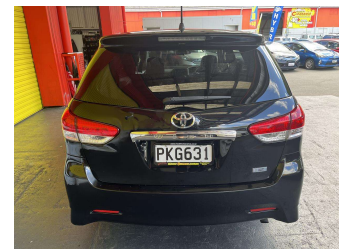

2009 Toyota Wish VALVEMATIC

Purchase Price **\$7,995**
Includes GST, Registration & Licensing

Finance may be available on this vehicle. Ask one of our friendly staff for more information.

Gain peace of mind with Mechanical Breakdown Insurance. **Ask us how.**

Body Style
5 door, People Movers

Odometer
99,379 km

Engine
1797 cc, Internal Combustion

Fuel Type
Petrol

Transmission
Automatic, Front Wheel

Wheels
-

VIN
7AT0H64BX22031601

Interior
Black, Cloth