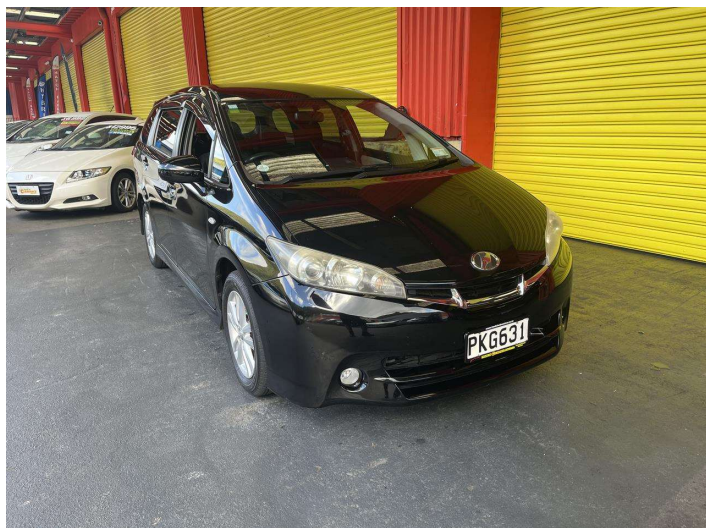

2009 Toyota Wish VALVEMATIC

Purchase Price **\$7,995**
Includes GST, Registration & Licensing

Finance may be available on this vehicle. Ask one of our friendly staff for more information.

Gain peace of mind with Mechanical Breakdown Insurance. **Ask us how.**

- Top features**
- » ABS Brakes
 - » Air Bag
 - » Air Conditioning
 - » Alloy Wheels
 - » Body Kit (Factory)
 - » Child seat anchor poin...
 - » Electric Windows
 - » Fog Lights
 - » Leather Trim
 - » Power Steering
 - » Radio
 - » Rear Wiper
 - » Roof Spoiler
 - » Tints

Body Style
5 door, People Movers

Odometer
99,379 km

Engine
1797 cc, Internal Combustion

Fuel Type
Petrol

Transmission
Automatic, Front Wheel

Wheels
-

VIN
7AT0H64BX22031601

Interior
Black, Cloth

Safety
-

Reg No.
PKG631

Ext Colour
Black

History
Ex-Overseas

Seats
7 seats

CO2 Emissions
-

Energy Economy
-

Stock ID: 28040