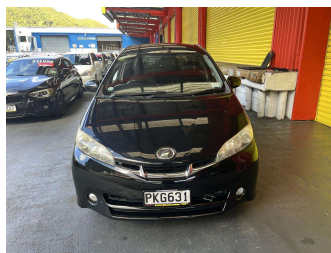

2009 Toyota Wish VALVEMATIC

Purchase Price **\$7,995**
Includes GST, Registration & Licensing

Finance may be available on this vehicle. Ask one of our friendly staff for more information.

Gain peace of mind with Mechanical Breakdown Insurance. **Ask us how.**

Body Style
5 door, People Movers

Odometer
99,379 km

Engine
1797 cc, Internal Combustion

Fuel Type
Petrol

Transmission
Automatic, Front Wheel

Wheels
-

VIN
7AT0H64BX22031601

Interior
Black, Cloth

Safety
-

Reg No.
PKG631

Ext Colour
Black

History
Ex-Overseas

Seats
7 seats

CO2 Emissions
-

Energy Economy
-

Stock ID: 28040