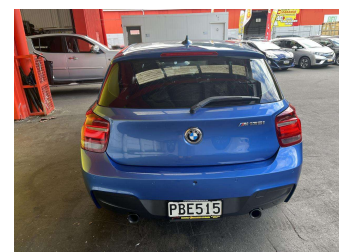

2014 BMW M135i

Purchase Price **\$21,995**
Includes GST, Registration & Licensing

Finance may be available on this vehicle. Ask one of our friendly staff for more information.

Gain peace of mind with Mechanical Breakdown Insurance. **Ask us how.**

- Top features**
- » ABS Brakes
 - » Air Bag
 - » Air Conditioning
 - » Alloy Wheels
 - » Body Kit (Factory)
 - » Central Locking
 - » Push Start Button
 - » Reversing Camera
 - » Turbo Charger

Body Style
5 door, Hatchback

Odometer
83,913 km

Engine
2970 cc, Internal Combustion

Fuel Type
Petrol

Transmission
Automatic, Rear Wheel

Wheels
-

VIN
WBA1B72090J779037

Interior
-

Safety

Based on 2023 UCSR rating for 04-13 models

Reg No.
PBE515

Ext Colour
Blue

History
Ex-Overseas

Seats
5 seats

CO2 Emissions
★★★★☆
203 grams/km

Energy Economy
★★☆☆☆☆
Annual fuel cost of \$3,410
8.7L per 100km

Cost per year is an estimate based on petrol price of \$2.80 per litre and an average distance of 14000 km. Emissions and Energy Economy figures standardised to 3P WLTP.