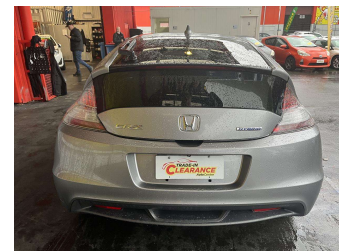

2010 Honda Cr-Z HYBRID

Purchase Price **\$12,995**
Includes GST, Registration & Licensing

Finance may be available on this vehicle. Ask one of our friendly staff for more information.

Gain peace of mind with Mechanical Breakdown Insurance. **Ask us how.**

Top features
None Listed

Body Style
Hatchback

Odometer
94,912 km

Engine
1496 cc

Fuel Type
-

Transmission
Manual

Wheels
-

VIN
7AT08GCLX23004247

Interior
-

Safety

Based on 2023 VSRR rating

Reg No.

-

Ext Colour
Silver

History

-