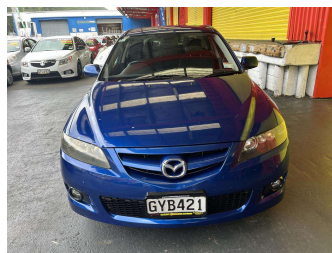

# 2006 Mazda Atenza 2.3L SPORTY

**Purchase Price** **\$6,995**  
Includes GST, Registration & Licensing

Finance may be available on this vehicle. Ask one of our friendly staff for more information.

Gain peace of mind with Mechanical Breakdown Insurance. **Ask us how.**

- Top features**
- » Air Bag
  - » Alloy Wheels
  - » Central Locking
  - » Spoiler
  - » Tow Bar

Body Style  
**5 door, Hatchback**

Odometer  
**183,960 km**

Engine  
**2260 cc, Internal Combustion**

Fuel Type  
**Petrol**

Transmission  
**Automatic, Front Wheel**

Wheels  
-

VIN  
**7AT0C139X13403115**

Interior  
-

Safety  
-

Reg No.  
**GYB421**

Ext Colour  
**Blue**

History  
**Ex-Overseas**