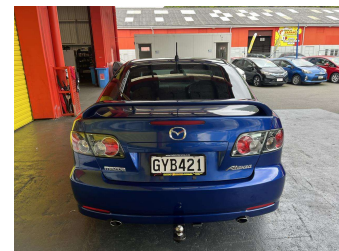

# 2006 Mazda Atenza 2.3L SPORTY

**Purchase Price** **\$6,995**  
Includes GST, Registration & Licensing

Finance may be available on this vehicle. Ask one of our friendly staff for more information.

Gain peace of mind with Mechanical Breakdown Insurance. **Ask us how.**

- Top features**
- » Air Bag
  - » Alloy Wheels
  - » Central Locking
  - » Spoiler
  - » Tow Bar

Body Style  
**5 door, Hatchback**

Odometer  
**183,960 km**

Engine  
**2260 cc, Internal Combustion**

Fuel Type  
**Petrol**

Transmission  
**Automatic, Front Wheel**

Wheels  
-

VIN  
**7AT0C139X13403115**

Interior  
-

Safety  
-

Reg No.  
**GYB421**

Ext Colour  
**Blue**

History  
**Ex-Overseas**