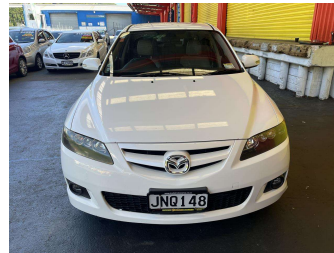

2006 Mazda Atenza 2.3L SPORTY

Purchase Price

\$7,995

Includes GST, Registration & Licensing

Finance may be available on this vehicle. Ask one of our friendly staff for more information.

Gain peace of mind with Mechanical Breakdown Insurance. **Ask us how.**

Body Style

5 door, Hatchback

Odometer

152,711 km

Engine

2260 cc, Internal Combustion

Fuel Type

Petrol

Transmission

Automatic, Front Wheel

Wheels

-

VIN

7AT0C139X15405294

Interior

Beige, Leather