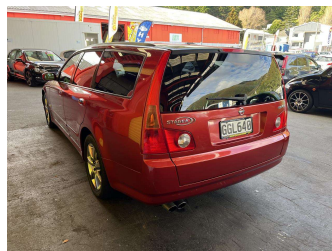

2005 Nissan Stagea 350 RX

Purchase Price

\$6,995

Includes GST, Registration & Licensing

Finance may be available on this vehicle. Ask one of our friendly staff for more information.

Gain peace of mind with Mechanical Breakdown Insurance. **Ask us how.**

Top features

- » ABS Brakes
- » Alloy Wheels
- » Electric Windows
- » Power Steering

Body Style

5 door, Station Wagon

Odometer

220,578 km

Engine

3490 cc, Internal Combustion

Fuel Type

Petrol

Transmission

Automatic

Wheels

-

VIN

7AT0DH61X12600685