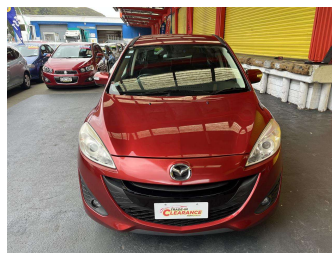

2013 Mazda Premacy 20C SKYACTIVE

Purchase Price **\$10,995**
Includes GST, Registration & Licensing

Finance may be available on this vehicle. Ask one of our friendly staff for more information.

Gain peace of mind with Mechanical Breakdown Insurance. **Ask us how.**

Body Style
4 door, People Movers

Odometer
57,806 km

Engine
1997 cc, Internal Combustion

Fuel Type
Petrol

Transmission
Automatic, Front Wheel

Wheels
-

VIN
7AT0C133X24115743

Interior
Black, Leather