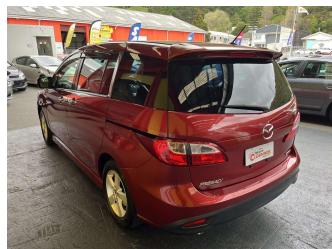

2013 Mazda Premacy 20C SKYACTIVE

Purchase Price **\$10,995**
Includes GST, Registration & Licensing

Finance may be available on this vehicle. Ask one of our friendly staff for more information.

Gain peace of mind with Mechanical Breakdown Insurance. **Ask us how.**

Body Style
4 door, People Movers

Odometer
57,806 km

Engine
1997 cc, Internal Combustion

Fuel Type
Petrol

Transmission
Automatic, Front Wheel

Wheels
-

VIN
7AT0C133X24115743

Interior
Black, Leather