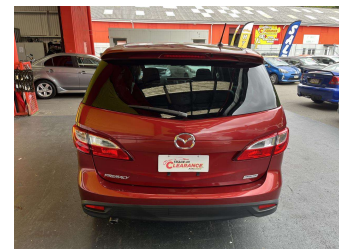

2013 Mazda Premacy 20C SKYACTIVE

Purchase Price **\$10,995**
Includes GST, Registration & Licensing

Finance may be available on this vehicle. Ask one of our friendly staff for more information.

Gain peace of mind with Mechanical Breakdown Insurance. **Ask us how.**

Body Style
4 door, People Movers

Odometer
57,806 km

Engine
1997 cc, Internal Combustion

Fuel Type
Petrol

Transmission
Automatic, Front Wheel

Wheels
-

VIN
7AT0C133X24115743

Interior
Black, Leather