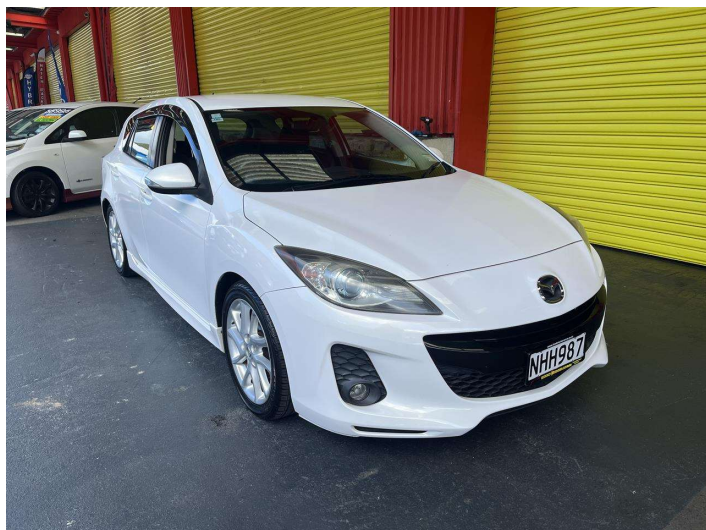

2012 Mazda Axela SKYACTIV LOW KMS

Purchase Price **\$12,995**
Includes GST, Registration & Licensing

Finance may be available on this vehicle. Ask one of our friendly staff for more information.

Gain peace of mind with Mechanical Breakdown Insurance. **Ask us how.**

Body Style
4 door, Hatchback

Odometer
81,186 km

Engine
1990 cc, Internal Combustion

Fuel Type
Petrol

Transmission
Automatic, Front Wheel

Wheels
-

VIN
7AT0C13JX21106173

Interior
Black, Cloth

Safety
-

Reg No.
NHH987

Ext Colour
White

History
Ex-Overseas

Seats
5 seats

CO2 Emissions
-

Energy Economy
-

Stock ID: 27665