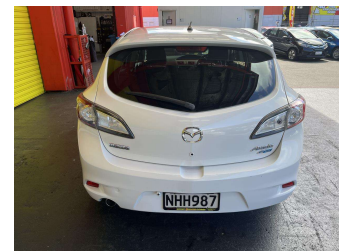

2012 Mazda Axela SKYACTIV LOW KMS

Purchase Price **\$12,995**
Includes GST, Registration & Licensing

Finance may be available on this vehicle. Ask one of our friendly staff for more information.

Gain peace of mind with Mechanical Breakdown Insurance. **Ask us how.**

Body Style
4 door, Hatchback

Odometer
81,186 km

Engine
1990 cc, Internal Combustion

Fuel Type
Petrol

Transmission
Automatic, Front Wheel

Wheels
-

VIN
7AT0C13JX21106173

Interior
Black, Cloth