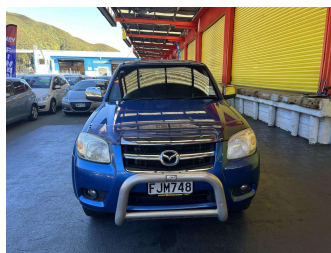

# 2010 Mazda BT-50 D/CAB W/S 2WD SDX

**Purchase Price** **\$12,995**  
Includes GST, Registration & Licensing

Finance may be available on this vehicle. Ask one of our friendly staff for more information.

Body Style  
**4 door, Ute**

Odometer  
**Odometer is inaccurate**

Engine  
**2953 cc, Internal Combustion**

Fuel Type  
**Diesel**

Transmission  
**Manual, Rear Wheel**

Wheels  
-

VIN  
**MM0UNY0E400853764**