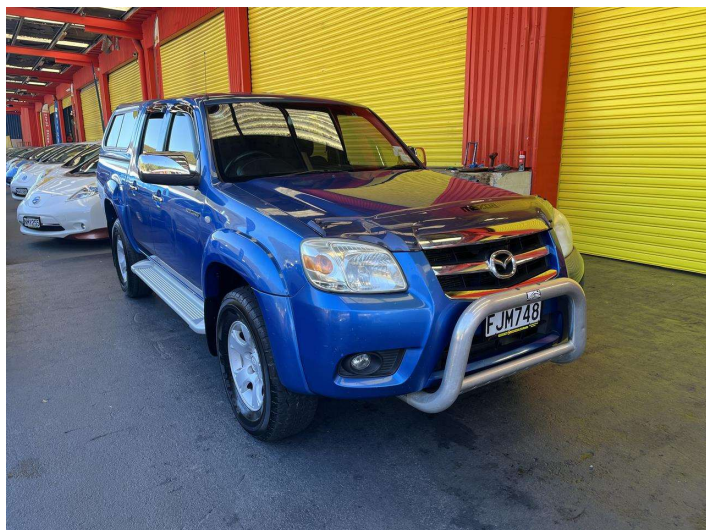

# 2010 Mazda BT-50 D/CAB W/S 2WD SDX

**Purchase Price** **\$12,995**  
Includes GST, Registration & Licensing

Finance may be available on this vehicle. Ask one of our friendly staff for more information.

Body Style  
**4 door, Ute**

Odometer  
**Odometer is inaccurate**

Engine  
**2953 cc, Internal Combustion**

Fuel Type  
**Diesel**

Transmission  
**Manual, Rear Wheel**

Wheels  
-

VIN  
**MM0UNY0E400853764**