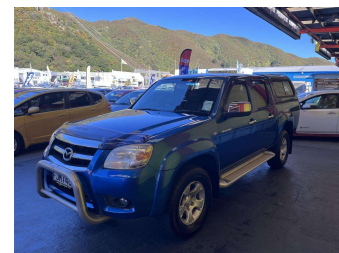

# 2010 Mazda BT-50 D/CAB W/S 2WD SDX

**Purchase Price** **\$12,995**  
Includes GST, Registration & Licensing

Finance may be available on this vehicle. Ask one of our friendly staff for more information.

Body Style  
**4 door, Ute**

Odometer  
**Odometer is inaccurate**

Engine  
**2953 cc, Internal Combustion**

Fuel Type  
**Diesel**

Transmission  
**Manual, Rear Wheel**

Wheels  
-

VIN  
**MM0UNY0E400853764**