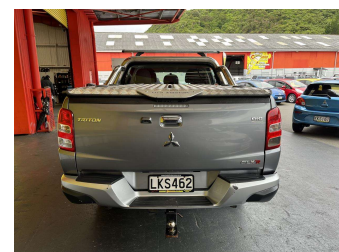

# 2018 Mitsubishi Triton DC GLXR 4WD 6M 2.4D

**Purchase Price** **\$27,995**  
Includes GST, Registration & Licensing

Finance may be available on this vehicle. Ask one of our friendly staff for more information.

Body Style  
**4 door, Ute**

Odometer  
**186,418 km**

Engine  
**2442 cc, Internal Combustion**

Fuel Type  
**Diesel**

Transmission  
**Manual, 4WD**

Wheels  
-

VIN  
**MMAJJKL10JH000244**

Interior  
**Charcoal, Cloth**