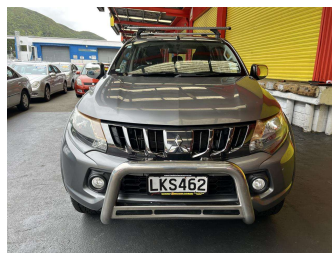

# 2018 Mitsubishi Triton DC GLXR 4WD 6M 2.4D

**Purchase Price** **\$27,995**  
Includes GST, Registration & Licensing

Finance may be available on this vehicle. Ask one of our friendly staff for more information.

Body Style  
**4 door, Ute**

Odometer  
**186,418 km**

Engine  
**2442 cc, Internal Combustion**

Fuel Type  
**Diesel**

Transmission  
**Manual, 4WD**

Wheels  
-

VIN  
**MMAJJKL10JH000244**

Interior  
**Charcoal, Cloth**