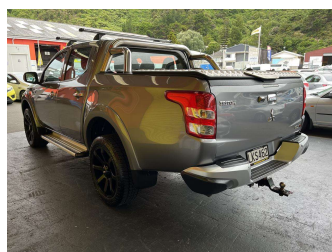

# 2018 Mitsubishi Triton DC GLXR 4WD 6M 2.4D

**Purchase Price** **\$27,995**  
Includes GST, Registration & Licensing

Finance may be available on this vehicle. Ask one of our friendly staff for more information.

Body Style  
**4 door, Ute**

Odometer  
**186,418 km**

Engine  
**2442 cc, Internal Combustion**

Fuel Type  
**Diesel**

Transmission  
**Manual, 4WD**

Wheels  
-

VIN  
**MMAJJKL10JH000244**

Interior  
**Charcoal, Cloth**