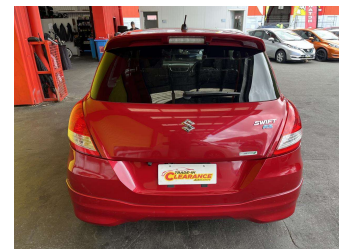

2014 Suzuki Swift

Purchase Price **\$12,995**
Includes GST, Registration & Licensing

Finance may be available on this vehicle. Ask one of our friendly staff for more information.

Gain peace of mind with Mechanical Breakdown Insurance. **Ask us how.**

- Top features**
- » ABS Brakes
 - » Air Bag(s)
 - » Alloy Wheels
 - » Cruise Control
 - » Electric Windows
 - » Push Start Button
 - » Reversing Camera

Body Style
Hatchback

Odometer
57,962 km

Engine
1242 cc, Internal Combustion

Fuel Type
Petrol

Transmission
Automatic

Wheels
-

VIN
7AT0GK0CX24337045

Interior
-

Safety
-

Reg No.
-

Ext Colour
Red