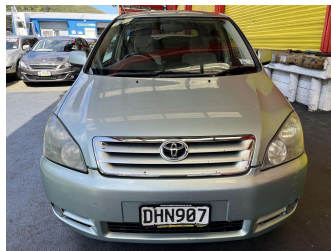

2001 Toyota ipsum 240i

Purchase Price

\$4,995

Includes GST, Registration & Licensing

Finance may be available on this vehicle. Ask one of our friendly staff for more information.

Gain peace of mind with Mechanical Breakdown Insurance. **Ask us how.**

Body Style

5 door, People Movers

Odometer

213,506 km

Engine

2362 cc, Internal Combustion

Fuel Type

Petrol