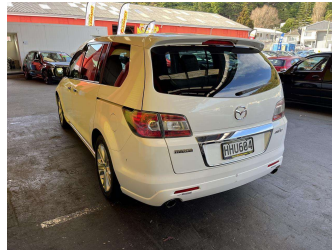

2009 Mazda MPV

Purchase Price **\$7,995**
Includes GST, Registration & Licensing

Finance may be available on this vehicle. Ask one of our friendly staff for more information.

Gain peace of mind with Mechanical Breakdown Insurance. **Ask us how.**

Body Style
5 door, People Movers

Odometer
166,926 km

Engine
2260 cc, Internal Combustion

Fuel Type
Petrol

Transmission
Automatic, Front Wheel

Wheels
-

VIN
7AT0C11EX14212996

Interior
-