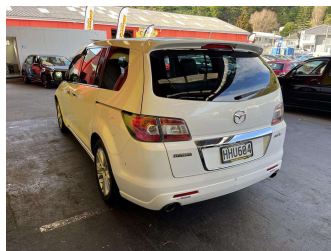

# 2009 Mazda MPV

**Purchase Price** **\$6,995**  
Includes GST, Registration & Licensing

Finance may be available on this vehicle. Ask one of our friendly staff for more information.

Gain peace of mind with Mechanical Breakdown Insurance. **Ask us how.**

Body Style  
**5 door, People Movers**

Odometer  
**166,926 km**

Engine  
**2260 cc, Internal Combustion**

Fuel Type  
**Petrol**

Transmission  
**Automatic, Front Wheel**

Wheels  
-

VIN  
**7AT0C11EX14212996**