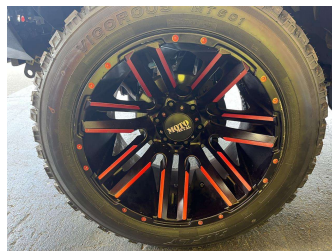

# 2015 Ford Ranger XLT DOUBLE CAB W/S A

**Purchase Price** **\$29,995**  
Includes GST, Registration & Licensing

Finance may be available on this vehicle. Ask one of our friendly staff for more information.

Body Style  
**4 door, Ute**

Odometer  
**178,312 km**

Engine  
**3198 cc, Internal Combustion**

Fuel Type  
**Diesel**

Transmission  
**Automatic**

Wheels  
-

VIN  
**MNAUMFF50FW456776**

Interior  
**Charcoal**