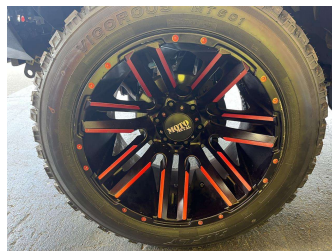

2015 Ford Ranger XLT DOUBLE CAB W/S A

Purchase Price **\$32,995**
Includes GST, Registration & Licensing

Finance may be available on this vehicle. Ask one of our friendly staff for more information.

Gain peace of mind with Mechanical Breakdown Insurance. **Ask us how.**

Body Style
4 door, Ute

Odometer
178,312 km

Engine
3198 cc, Internal Combustion

Fuel Type
Diesel

Transmission
Automatic

Wheels
-

VIN
MNAUMFF50FW456776

Interior
Charcoal