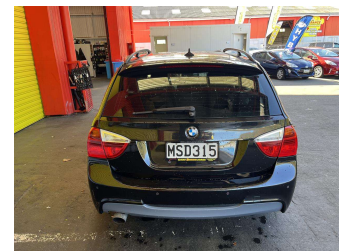

2006 BMW 320i Touring

Purchase Price **\$9,995**
Includes GST, Registration & Licensing

Finance may be available on this vehicle. Ask one of our friendly staff for more information.

Gain peace of mind with Mechanical Breakdown Insurance. **Ask us how.**

- Top features**
- » ABS Brakes
 - » Air Bag
 - » Alloy Wheels
 - » Central Locking
 - » Power Steering
 - » Push Start Button
 - » Roof Rails

Body Style
5 door, Station Wagon

Odometer
144,151 km

Engine
1990 cc, Internal Combustion

Fuel Type
Petrol

Transmission
Automatic, Rear Wheel

Wheels
-

VIN
WBAVR72080KW39813

Interior
-

Safety
-

Reg No.
MSD315

Ext Colour
Black