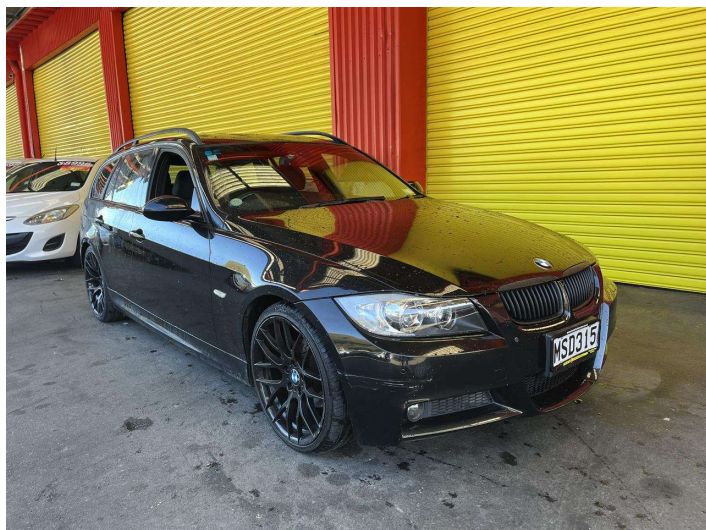

2006 BMW 320i Touring

Purchase Price **\$9,995**
Includes GST, Registration & Licensing

Finance may be available on this vehicle. Ask one of our friendly staff for more information.

Gain peace of mind with Mechanical Breakdown Insurance. **Ask us how.**

- Top features**
- » ABS Brakes
 - » Air Bag
 - » Alloy Wheels
 - » Central Locking
 - » Power Steering
 - » Push Start Button
 - » Roof Rails

Body Style
5 door, Station Wagon

Odometer
144,151 km

Engine
1990 cc, Internal Combustion

Fuel Type
Petrol

Transmission
Automatic, Rear Wheel

Wheels
-

VIN
WBAVR72080KW39813

Interior
-

Safety
-

Reg No.
MSD315

Ext Colour
Black