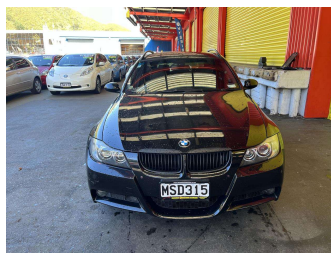

2006 BMW 320i Touring

Purchase Price **\$9,995**
Includes GST, Registration & Licensing

Finance may be available on this vehicle. Ask one of our friendly staff for more information.

Gain peace of mind with Mechanical Breakdown Insurance. **Ask us how.**

- Top features**
- » ABS Brakes
 - » Air Bag
 - » Alloy Wheels
 - » Central Locking
 - » Power Steering
 - » Push Start Button
 - » Roof Rails

Body Style
5 door, Station Wagon

Odometer
144,151 km

Engine
1990 cc, Internal Combustion

Fuel Type
Petrol

Transmission
Automatic, Rear Wheel

Wheels
-

VIN
WBAVR72080KW39813

Interior
-

Safety
-

Reg No.
MSD315

Ext Colour
Black