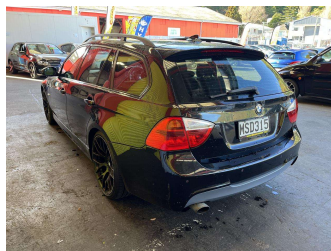

2006 BMW 320i Touring

Purchase Price **\$9,995**
Includes GST, Registration & Licensing

Finance may be available on this vehicle. Ask one of our friendly staff for more information.

Gain peace of mind with Mechanical Breakdown Insurance. **Ask us how.**

- Top features**
- » ABS Brakes
 - » Air Bag
 - » Alloy Wheels
 - » Central Locking
 - » Power Steering
 - » Push Start Button
 - » Roof Rails

Body Style
5 door, Station Wagon

Odometer
144,151 km

Engine
1990 cc, Internal Combustion

Fuel Type
Petrol

Transmission
Automatic, Rear Wheel

Wheels
-

VIN
WBAVR72080KW39813

Interior
-

Safety
-

Reg No.
MSD315

Ext Colour
Black