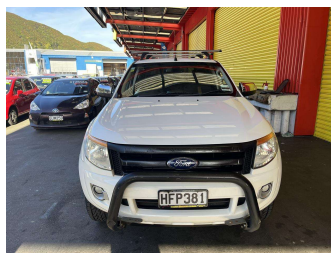

# 2014 Ford Ranger 3.2TD XLT DC W/S 4X2

Purchase Price **\$19,995**  
Includes GST, Registration & Licensing

Finance may be available on this vehicle. Ask one of our friendly staff for more information.

Body Style  
**4 door, Ute**

Odometer  
**211,965 km**

Engine  
**3199 cc, Internal Combustion**

Fuel Type  
**Diesel**

Transmission  
**Automatic, Rear Wheel**

Wheels  
-

VIN  
**MNAUMFF50DW238350**

Interior  
-