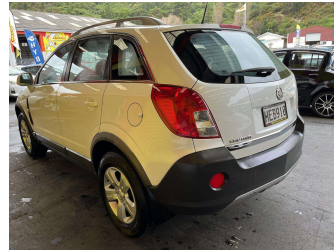

# 2013 Holden Captiva 5 LT 2WD 2.4 AT

**Purchase Price** **\$9,995**  
Includes GST, Registration & Licensing

Finance may be available on this vehicle. Ask one of our friendly staff for more information.

Odometer  
**205,402 km**

Engine  
**2384 cc, Internal Combustion**

Fuel Type  
**Petrol**

Transmission  
**Automatic, Front Wheel**

Wheels  
-

VIN  
**KL3DA26UJDB094444**

Interior  
-

Safety  
-