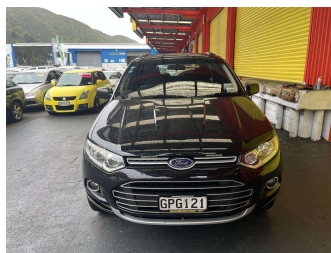

# 2012 Ford Territory TS RWD DIESEL

**Purchase Price** **\$12,995**  
Includes GST, Registration & Licensing

Finance may be available on this vehicle. Ask one of our friendly staff for more information.

Body Style  
**5 door, RV-SUV**

Odometer  
**196,580 km**

Engine  
**2720 cc, Internal Combustion**

Fuel Type  
**Diesel**

Transmission  
**Automatic**

Wheels  
-

VIN  
**6FPAAAJGATCD83458**

Interior  
**Charcoal**