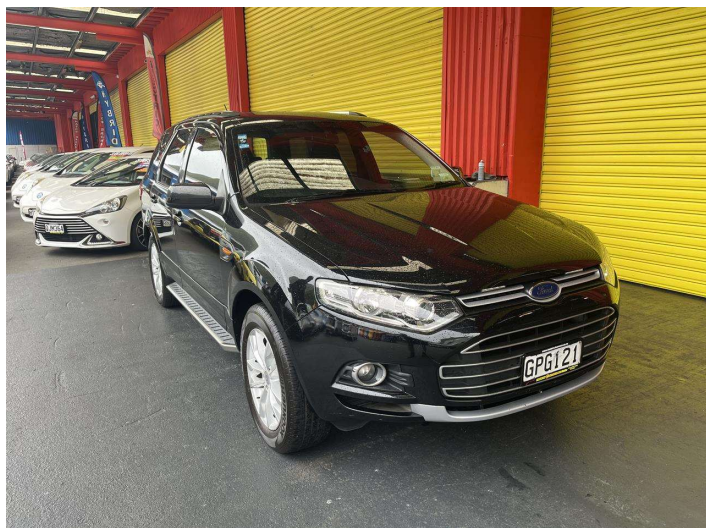

# 2012 Ford Territory TS RWD DIESEL

**Purchase Price** **\$12,995**  
Includes GST, Registration & Licensing

Finance may be available on this vehicle. Ask one of our friendly staff for more information.

Body Style  
**5 door, RV-SUV**

Odometer  
**196,580 km**

Engine  
**2720 cc, Internal Combustion**

Fuel Type  
**Diesel**

Transmission  
**Automatic**

Wheels  
-

VIN  
**6FPAAAJGATCD83458**

Interior  
**Charcoal**

Safety  
-

Reg No.  
**GPG121**

Ext Colour  
**Black**

History  
**NZ New**

Seats  
**7 seats**

CO2 Emissions  
-

Energy Economy  
-

**Stock ID: 27539**