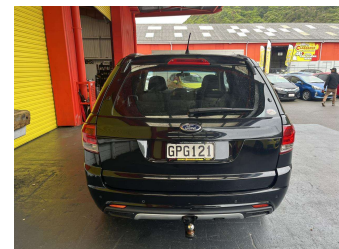

# 2012 Ford Territory TS RWD DIESEL

**Purchase Price** **\$12,995**  
Includes GST, Registration & Licensing

Finance may be available on this vehicle. Ask one of our friendly staff for more information.

Body Style  
**5 door, RV-SUV**

Odometer  
**196,580 km**

Engine  
**2720 cc, Internal Combustion**

Fuel Type  
**Diesel**

Transmission  
**Automatic**

Wheels  
-

VIN  
**6FPAAAJGATCD83458**

Interior  
**Charcoal**