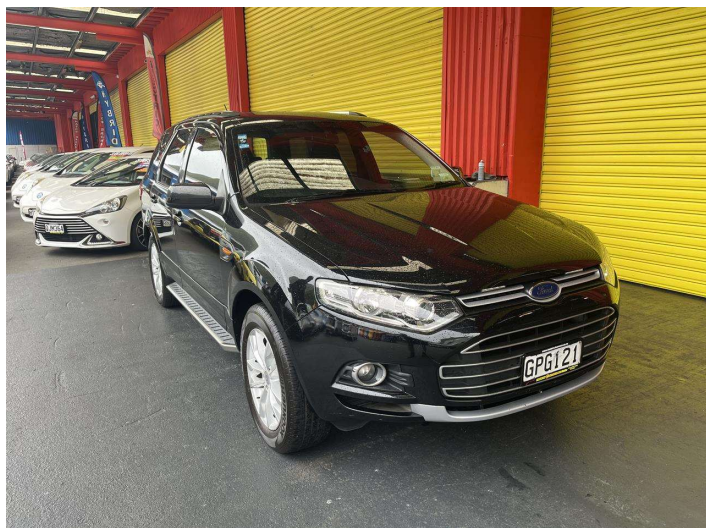

# 2012 Ford Territory TS RWD DIESEL

Purchase Price **\$12,995**  
Includes GST, Registration & Licensing

Finance may be available on this vehicle. Ask one of our friendly staff for more information.

Gain peace of mind with Mechanical Breakdown Insurance. **Ask us how.**

Body Style  
**5 door, RV-SUV**

Odometer  
**196,580 km**

Engine  
**2720 cc, Internal Combustion**

Fuel Type  
**Diesel**

Transmission  
**Automatic**

Wheels  
-

VIN  
**6FPAAAJGATCD83458**

Interior  
**Charcoal**

Safety  
-

Reg No.  
**GPG121**

Ext Colour  
**Black**

History  
**NZ New**

Seats  
**7 seats**

CO2 Emissions  
-

Energy Economy  
-

**Stock ID: 27539**