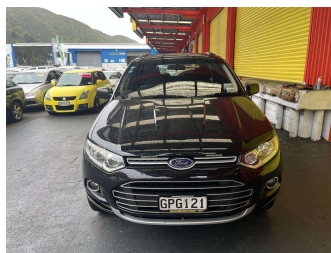

# 2012 Ford Territory TS RWD DIESEL

Purchase Price **\$12,995**  
Includes GST, Registration & Licensing

Finance may be available on this vehicle. Ask one of our friendly staff for more information.

Gain peace of mind with Mechanical Breakdown Insurance. **Ask us how.**

Body Style  
**5 door, RV-SUV**

Odometer  
**196,580 km**

Engine  
**2720 cc, Internal Combustion**

Fuel Type  
**Diesel**

Transmission  
**Automatic**

Wheels  
-

VIN  
**6FPAAAJGATCD83458**

Interior  
**Charcoal**