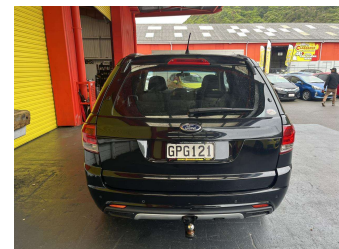

# 2012 Ford Territory TS RWD DIESEL

Purchase Price **\$12,995**  
Includes GST, Registration & Licensing

Finance may be available on this vehicle. Ask one of our friendly staff for more information.

Gain peace of mind with Mechanical Breakdown Insurance. **Ask us how.**

Body Style  
**5 door, RV-SUV**

Odometer  
**196,580 km**

Engine  
**2720 cc, Internal Combustion**

Fuel Type  
**Diesel**

Transmission  
**Automatic**

Wheels  
-

VIN  
**6FPAAAJGATCD83458**

Interior  
**Charcoal**