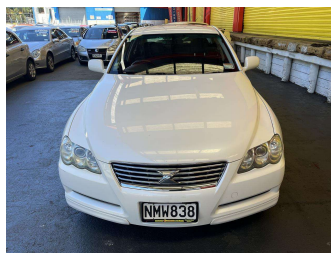

# 2008 Toyota Markx 250G

Purchase Price

**\$8,995**

Includes GST, Registration & Licensing

Finance may be available on this vehicle. Ask one of our friendly staff for more information.

Gain peace of mind with Mechanical Breakdown Insurance. **Ask us how.**

Body Style

**4 door, Sedan**

Odometer

**148,416 km**

Engine

**2490 cc, Internal Combustion**

Fuel Type

**Petrol**

Transmission

**Automatic, Rear Wheel**

Wheels

-

VIN

**7AT0H64TX20060926**

Interior

**Black, Cloth**