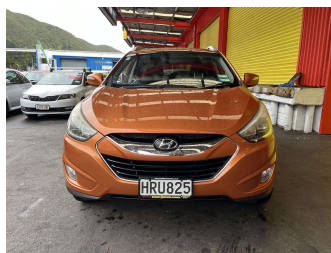

# 2014 Hyundai ix35 2.0R CRDI ELITE A6

Purchase Price

**\$11,995**

Includes GST, Registration & Licensing

Finance may be available on this vehicle. Ask one of our friendly staff for more information.

Gain peace of mind with Mechanical Breakdown Insurance. **Ask us how.**

## Top features

- » ABS Brakes
- » Air Bag(s)
- » Alloy Wheels
- » Cruise Control
- » Electric Windows
- » Leather Trim
- » Push Start Button
- » Roof Rails
- » Tints
- » Tuf Dek

Body Style

**5 door, RV-SUV**

Odometer

**186,149 km**

Engine

**1995 cc, Internal Combustion**

Fuel Type

**Diesel**

Transmission

**Automatic**