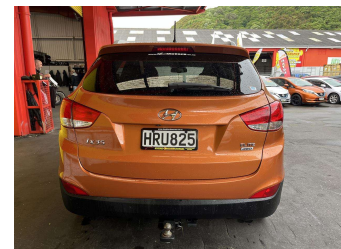

# 2014 Hyundai ix35 2.0R CRDI ELITE A6

Purchase Price

**\$11,995**

Includes GST, Registration & Licensing

Finance may be available on this vehicle. Ask one of our friendly staff for more information.

Gain peace of mind with Mechanical Breakdown Insurance. **Ask us how.**

## Top features

- » ABS Brakes
- » Air Bag(s)
- » Alloy Wheels
- » Cruise Control
- » Electric Windows
- » Leather Trim
- » Push Start Button
- » Roof Rails
- » Tints
- » Tuf Dek

Body Style

**5 door, RV-SUV**

Odometer

**186,149 km**

Engine

**1995 cc, Internal Combustion**

Fuel Type

**Diesel**

Transmission

**Automatic**