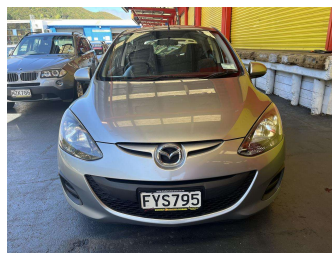

2011 Mazda Mazda2 SIC 1.5 4AT

Purchase Price

\$8,995

Includes GST, Registration & Licensing

Finance may be available on this vehicle. Ask one of our friendly staff for more information.

Gain peace of mind with Mechanical Breakdown Insurance. **Ask us how.**

Top features

- » Air Bag(s)
- » Body Kit (Factory)
- » Central Locking
- » EFI
- » Electric Windows
- » Power Steering
- » Radio
- » Rear Wiper
- » Steering wheel control...
- » Wheel Covers

Body Style

5 door, Hatchback

Odometer

115,641 km

Engine

1498 cc, Internal Combustion

Fuel Type

Petrol

Transmission

Automatic, Front Wheel