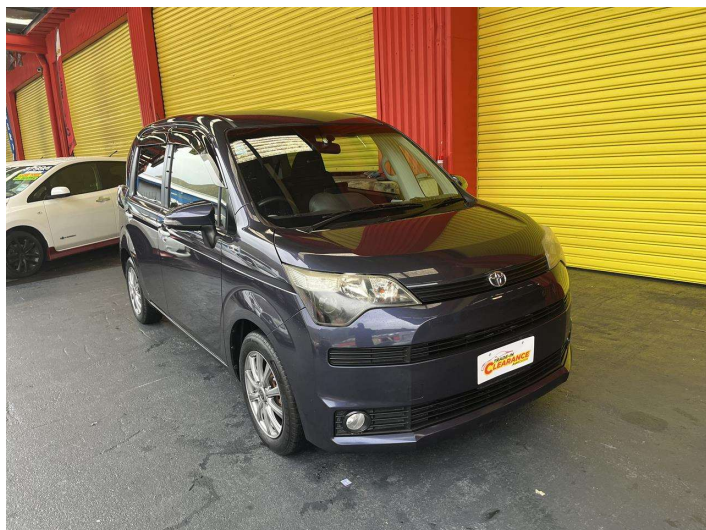

# 2012 Toyota Spade G

**Purchase Price** **\$10,995**  
Includes GST, Registration & Licensing

Finance may be available on this vehicle. Ask one of our friendly staff for more information.

Gain peace of mind with Mechanical Breakdown Insurance. **Ask us how.**

Body Style  
**3 door, Hatchback**

Odometer  
**80,008 km**

Engine  
**1496 cc, Internal Combustion**

Fuel Type  
**Petrol**

Transmission  
**Automatic, Front Wheel**

Wheels  
-

VIN  
**7AT0H64WX24009072**

Interior  
**Burgundy, Cloth**