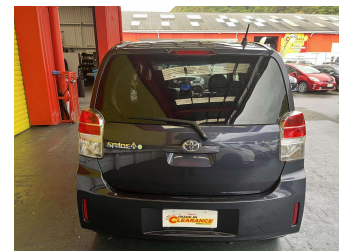

# 2012 Toyota Spade G

**Purchase Price** **\$10,995**  
Includes GST, Registration & Licensing

Finance may be available on this vehicle. Ask one of our friendly staff for more information.

Gain peace of mind with Mechanical Breakdown Insurance. **Ask us how.**

Body Style  
**3 door, Hatchback**

Odometer  
**80,008 km**

Engine  
**1496 cc, Internal Combustion**

Fuel Type  
**Petrol**

Transmission  
**Automatic, Front Wheel**

Wheels  
-

VIN  
**7AT0H64WX24009072**

Interior  
**Burgundy, Cloth**