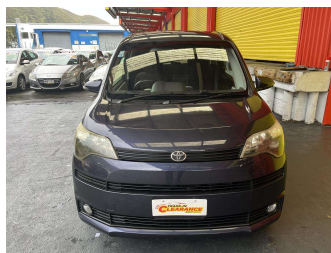

# 2012 Toyota Spade G

**Purchase Price** **\$10,995**  
Includes GST, Registration & Licensing

Finance may be available on this vehicle. Ask one of our friendly staff for more information.

Gain peace of mind with Mechanical Breakdown Insurance. **Ask us how.**

Body Style  
**3 door, Hatchback**

Odometer  
**80,008 km**

Engine  
**1496 cc, Internal Combustion**

Fuel Type  
**Petrol**

Transmission  
**Automatic, Front Wheel**

Wheels  
-

VIN  
**7AT0H64WX24009072**

Interior  
**Burgundy, Cloth**