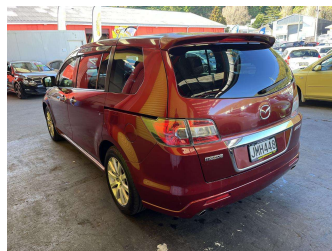

2009 Mazda MPV 2.3

Purchase Price

\$6,995

Includes GST, Registration & Licensing

Finance may be available on this vehicle. Ask one of our friendly staff for more information.

Gain peace of mind with Mechanical Breakdown Insurance. **Ask us how.**

Top features

- » Air Bag
- » Alloy Wheels
- » Tints

Body Style

5 door, People Movers

Odometer

232,718 km

Engine

2260 cc, Internal Combustion

Fuel Type

Petrol

Transmission

Automatic, Front Wheel

Wheels

-

VIN

7AT0C11EX15214764