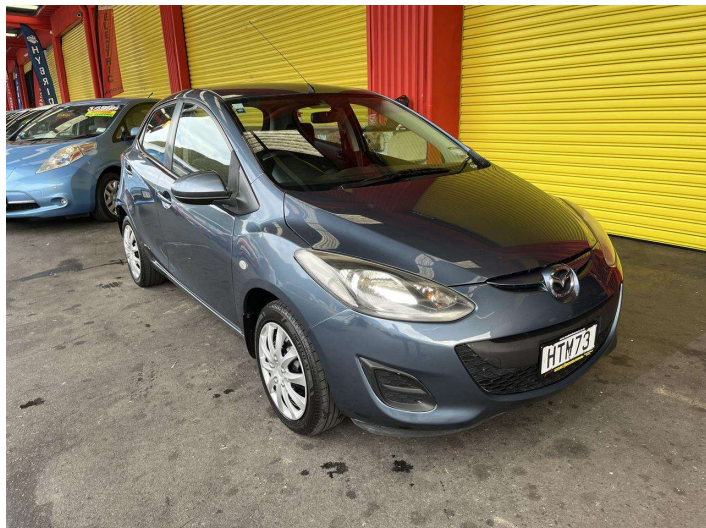

2014 Mazda 2 CLASSIC 1.5 4AT

Purchase Price **\$6,995**
Includes GST, Registration & Licensing

Finance may be available on this vehicle. Ask one of our friendly staff for more information.

Gain peace of mind with Mechanical Breakdown Insurance. **Ask us how.**

Top features

- » Air Bag

Body Style
5 door, Hatchback

Odometer
214,588 km

Engine
1498 cc, Internal Combustion

Fuel Type
Petrol

Transmission
Automatic, Front Wheel

Wheels
-

VIN
JM0DE10Y2E0286236

Interior
-

Safety
-

Reg No.
HTM73

Ext Colour
Blue

History
NZ New

Seats
5 seats

CO2 Emissions
-