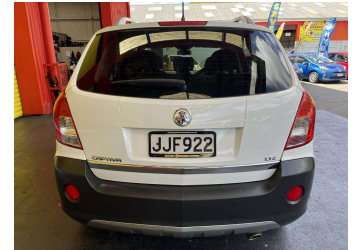

2015 Holden Captiva 5 LTZ 2.4P/6AT/SW/4D

Purchase Price **\$10,995**
Includes GST, Registration & Licensing

Finance may be available on this vehicle. Ask one of our friendly staff for more information.

Gain peace of mind with Mechanical Breakdown Insurance. **Ask us how.**

Body Style
4 door, RV-SUV

Odometer
147,483 km

Engine
2384 cc, Internal Combustion

Fuel Type
Petrol

Transmission
Automatic, Front Wheel

Wheels
-

VIN
KL3DA26U9FB062091

Interior
Black, Leather