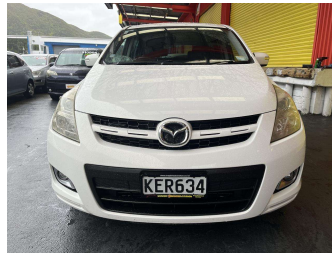

# 2007 Mazda MPV 2.3 Turbo

**Purchase Price** **\$7,995**  
Includes GST, Registration & Licensing

Finance may be available on this vehicle. Ask one of our friendly staff for more information.

Gain peace of mind with Mechanical Breakdown Insurance. **Ask us how.**

Body Style  
**5 door, People Movers**

Odometer  
**186,096 km**

Engine  
**2269 cc, Internal Combustion**

Fuel Type  
**Petrol**

Transmission  
**Automatic, Front Wheel**

Wheels  
-

VIN  
**7AT0C11EX16164890**

Interior  
**Black, Cloth**

Safety  
-

Reg No.  
**KER634**

Ext Colour  
**White**

History  
**Ex-Overseas**

Seats  
**8 seats**

CO2 Emissions  
-

Energy Economy  
-