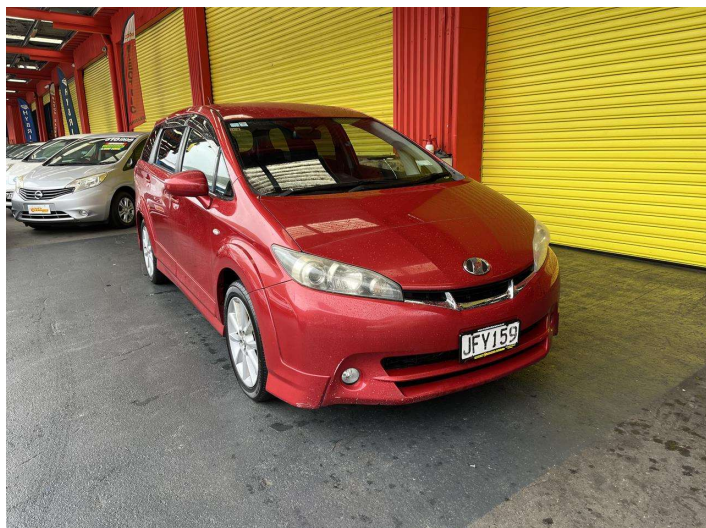

2009 Toyota Wish 2.0L

Purchase Price

\$4,750

Includes GST, Registration & Licensing

Finance may be available on this vehicle. Ask one of our friendly staff for more information.

Gain peace of mind with Mechanical Breakdown Insurance. **Ask us how.**

Body Style

5 door, Station Wagon

Odometer

308,631 km

Engine

1986 cc, Internal Combustion

Fuel Type

Petrol

Transmission

Automatic, Front Wheel

Wheels

-

VIN

7AT0H64BX14002991

Interior

Black, Cloth