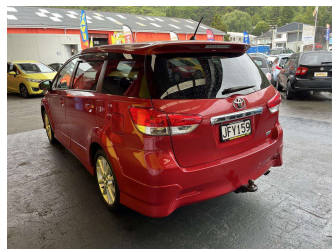

2009 Toyota Wish 2.0L

Purchase Price

\$4,750

Includes GST, Registration & Licensing

Finance may be available on this vehicle. Ask one of our friendly staff for more information.

Gain peace of mind with Mechanical Breakdown Insurance. **Ask us how.**

Body Style

5 door, Station Wagon

Odometer

308,631 km

Engine

1986 cc, Internal Combustion

Fuel Type

Petrol