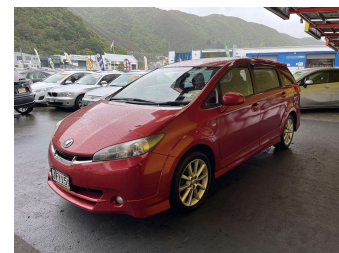

2009 Toyota Wish 2.0L

Purchase Price

\$4,750

Includes GST, Registration & Licensing

Finance may be available on this vehicle. Ask one of our friendly staff for more information.

Gain peace of mind with Mechanical Breakdown Insurance. **Ask us how.**

Body Style

5 door, Station Wagon

Odometer

308,631 km

Engine

1986 cc, Internal Combustion

Fuel Type

Petrol

Transmission

Automatic, Front Wheel

Wheels

-

VIN

7AT0H64BX14002991

Interior

Black, Cloth