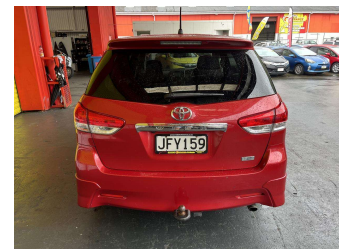

2009 Toyota Wish 2.0L

Purchase Price

\$4,750

Includes GST, Registration & Licensing

Finance may be available on this vehicle. Ask one of our friendly staff for more information.

Gain peace of mind with Mechanical Breakdown Insurance. **Ask us how.**

Body Style

5 door, Station Wagon

Odometer

308,631 km

Engine

1986 cc, Internal Combustion

Fuel Type

Petrol