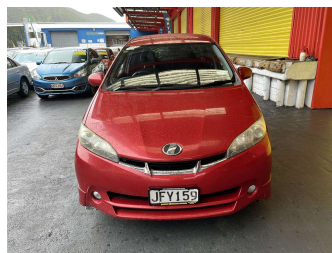

2009 Toyota Wish 2.0L

Purchase Price

\$4,750

Includes GST, Registration & Licensing

Finance may be available on this vehicle. Ask one of our friendly staff for more information.

Gain peace of mind with Mechanical Breakdown Insurance. **Ask us how.**

Body Style

5 door, Station Wagon

Odometer

308,631 km

Engine

1986 cc, Internal Combustion

Fuel Type

Petrol

Transmission

Automatic, Front Wheel

Wheels

-

VIN

7AT0H64BX14002991

Interior

Black, Cloth