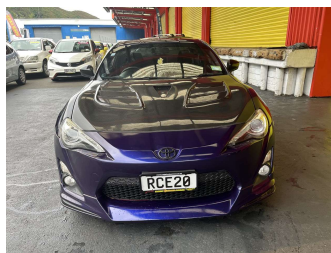

2014 Toyota 86

Purchase Price **\$22,995**
Includes GST, Registration & Licensing

Finance may be available on this vehicle. Ask one of our friendly staff for more information.

Gain peace of mind with Mechanical Breakdown Insurance. **Ask us how.**

Top features

- » Air Bag
- » Alloy Wheels
- » Body Kit (Factory)
- » Central Locking

Body Style
2 door, Coupe

Odometer
136,916 km

Engine
1990 cc, Internal Combustion

Fuel Type
Petrol

Transmission
Automatic, Rear Wheel

Wheels
-

VIN
7AT0H65RX22048505

Interior
-

Safety
-

Reg No.
RCE20

Ext Colour
Red

History
Ex-Overseas

Seats
4 seats