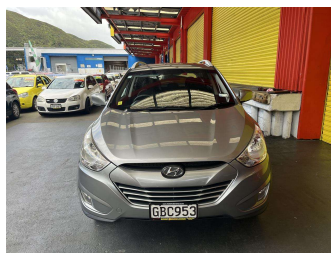

2011 Hyundai ix35 2.0 2WD A6

Purchase Price **\$9,995**
Includes GST, Registration & Licensing

Finance may be available on this vehicle. Ask one of our friendly staff for more information.

Gain peace of mind with Mechanical Breakdown Insurance. **Ask us how.**

Body Style
4 door, RV-SUV

Odometer
175,891 km

Engine
1998 cc, Internal Combustion

Fuel Type
Petrol

Transmission
Automatic, Front Wheel

Wheels
-

VIN
KMHJT81BMCU330454

Interior
Charcoal, Cloth