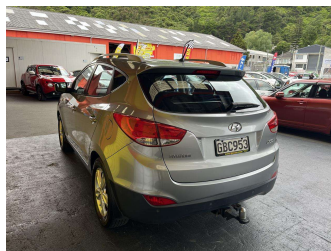

2011 Hyundai ix35 2.0 2WD A6

Purchase Price **\$9,995**
Includes GST, Registration & Licensing

Finance may be available on this vehicle. Ask one of our friendly staff for more information.

Gain peace of mind with Mechanical Breakdown Insurance. **Ask us how.**

- Top features**
- » 4WD/4x4
 - » Air Bag(s)
 - » Air Conditioning
 - » Alloy Wheels
 - » Body Kit (Factory)
 - » CD Player
 - » Central Locking
 - » Central Locking
 - » EFI
 - » Electric Windows
 - » Fog Lights
 - » Power Steering
 - » Radio
 - » Rear Wiper
 - » Roof Rails
 - » Roof Spoiler
 - » Steering wheel control...
 - » Tow Bar

Body Style
4 door, RV-SUV

Odometer
175,891 km

Engine
1998 cc, Internal Combustion

Fuel Type
Petrol

Transmission
Automatic, Front Wheel

Wheels
-

VIN
KMHJT81BMCU330454

Interior
Charcoal, Cloth