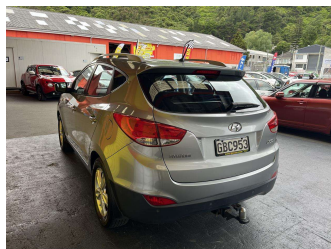

# 2011 Hyundai ix35 2.0 2WD A6

Purchase Price **\$10,995**  
Includes GST, Registration & Licensing

Finance may be available on this vehicle. Ask one of our friendly staff for more information.

Gain peace of mind with Mechanical Breakdown Insurance. **Ask us how.**

- Top features**
- » 4WD/4x4
  - » Air Bag(s)
  - » Air Conditioning
  - » Alloy Wheels
  - » Body Kit (Factory)
  - » CD Player
  - » Central Locking
  - » Central Locking
  - » EFI
  - » Electric Windows
  - » Fog Lights
  - » Power Steering
  - » Radio
  - » Rear Wiper
  - » Roof Rails
  - » Roof Spoiler
  - » Steering wheel control...
  - » Tow Bar

Body Style  
**4 door, RV-SUV**

Odometer  
**175,891 km**

Engine  
**1998 cc, Internal Combustion**

Fuel Type  
**Petrol**

Transmission  
**Automatic, Front Wheel**

Wheels  
-

VIN  
**KMHJT81BMCU330454**

Interior  
**Charcoal, Cloth**