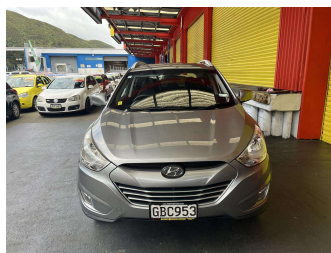

# 2011 Hyundai ix35 2.0 2WD A6

Purchase Price **\$10,995**  
Includes GST, Registration & Licensing

Finance may be available on this vehicle. Ask one of our friendly staff for more information.

Gain peace of mind with Mechanical Breakdown Insurance. **Ask us how.**

Body Style  
**4 door, RV-SUV**

Odometer  
**175,891 km**

Engine  
**1998 cc, Internal Combustion**

Fuel Type  
**Petrol**

Transmission  
**Automatic, Front Wheel**

Wheels  
-

VIN  
**KMHJT81BMCU330454**

Interior  
**Charcoal, Cloth**